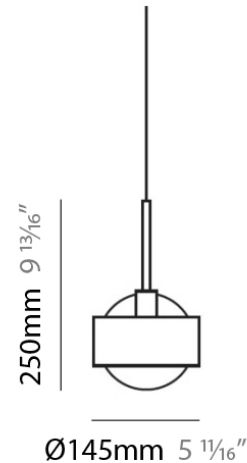

PROJECT	
TYPE	
NOTES	
QUANTITY	
DATE	

RING SUSPENSION

D81169

GENERAL

Series: Ring
Brand: Panzeri
Division: Design
Mounting Type: Suspension
Mounting Location: Ceiling
Subcategory: Pendant

PHYSICAL

Shape: Sphere
Diameter (mm): 145
Diameter (in): 5 3/4
Height (mm): 250
Height (in): 9 7/8
Max. Overall Height (mm): 2250
Max. Overall Height (in): 88 9/16
Light Distribution: Omnidirectional
Weight (kg): 2.3
Weight (lbs): 5
Diffuser: White Glass
Fixture Finish: Chrome
Fixture Material: Metal

ELECTRICAL

Number of Lamps: 1
Lamp Type: LED Retrofit
Lamp Shape: T4
Bulb Included: Bulb Not Included
Total Output Wattage (W): 3
Max. Wattage Per Lamp (W): 3
Lamp Base: G9
Input Voltage (V): 120

LED

OPTICAL

RATINGS AND CERTIFICATIONS

Certified By: CSA Certified to UL and CSA Standards
IP rating: IP20