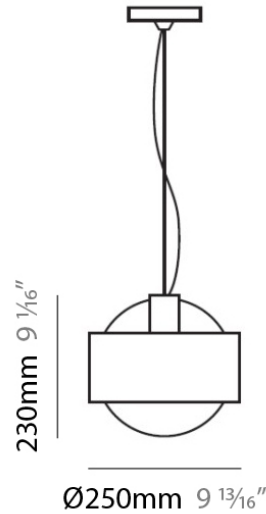

RING SUSPENSION

D81176

GENERAL

Series: Ring
Brand: Panzeri
Division: Design
Mounting Type: Suspension
Mounting Location: Ceiling
Subcategory: Pendant

PHYSICAL

Shape: Sphere
Diameter (mm): 250
Diameter (in): 9 7/8
Height (mm): 230
Height (in): 9
Light Distribution: Direct / Indirect
Weight (kg): 2.3
Weight (lbs): 5
Fixture Finish: Chrome
Fixture Material: Metal

ELECTRICAL

Number of Lamps: 1
Lamp Type: LED Retrofit
Lamp Shape: G25
Bulb Included: Bulb Not Included
Total Output Wattage (W): 9
Max. Wattage Per Lamp (W): 9
Lamp Base: E26
Input Voltage (V): 120
Upon Request: 277Vac / GU24

LED

OPTICAL

RATINGS AND CERTIFICATIONS

Certified By: CSA Certified to UL and CSA Standards
IP rating: IP20

PROJECT	_____
TYPE	_____
NOTES	_____
QUANTITY	_____
DATE	_____