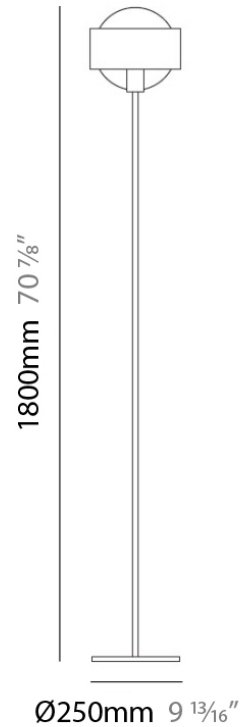

RING PORTABLE

D84102

GENERAL

Series: Ring
Brand: Panzeri
Division: Design
Mounting Type: Portable
Mounting Location: Floor
Subcategory: Floor

PHYSICAL

Shape: Sphere
Diameter (mm): 250
Diameter (in): 9 ⁷/₈
Height (mm): 1800
Height (in): 71
Light Distribution: Omnidirectional
Weight (kg): 0.5
Weight (lbs): 1
Diffuser: Black Blown Glass
Fixture Finish: Chrome
Fixture Material: Glass / Aluminum

ELECTRICAL

Number of Lamps: 1
Lamp Type: LED Retrofit
Lamp Shape: T10
Bulb Included: Bulb Not Included
Total Output Wattage (W): 24
Max. Wattage Per Lamp (W): 24
Lamp Base: E26
Input Voltage (V): 120

LED

OPTICAL

RATINGS AND CERTIFICATIONS

Certified By: CSA Certified to UL and CSA Standards
IP rating: IP20

PROJECT	_____
TYPE	_____
NOTES	_____
QUANTITY	_____
DATE	_____