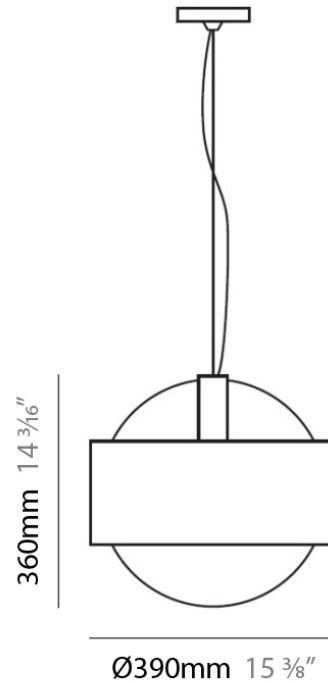

RING SUSPENSION

D81090

GENERAL

Series: Ring _____

Brand: Panzeri _____

Division: Design _____

Mounting Type: Suspension _____

Mounting Location: Ceiling _____

Subcategory: Pendant _____

PHYSICAL

Shape: Sphere _____

Diameter (mm): 390 _____

Diameter (in): 15 1/4 _____

Height (mm): 360 _____

Height (in): 14 1/4 _____

Max. Overall Height (mm): 2360 _____

Max. Overall Height (in): 92 15/16 _____

Light Distribution: Omnidirectional _____

Weight (kg): 0.5 _____

Weight (lbs): 1 _____

Diffuser: White Blown Glass _____

Fixture Finish: Chrome _____

Fixture Material: Metal _____

ELECTRICAL

Number of Lamps: 1 _____

Lamp Type: LED Retrofit _____

Lamp Shape: G30 _____

Bulb Included: Bulb Not Included _____

Total Output Wattage (W): 12 _____

Max. Wattage Per Lamp (W): 12 _____

Lamp Base: E26 _____

Input Voltage (V): 120 _____

Upon Request: 277Vac / GU24 _____

LED

OPTICAL

RATINGS AND CERTIFICATIONS

Certified By: CSA Certified to UL and CSA Standards _____

IP rating: IP20 _____