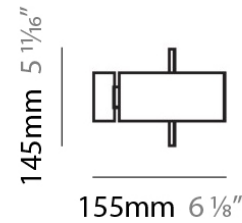

PROJECT	_____
TYPE	_____
NOTES	_____
QUANTITY	_____
DATE	_____

RING SURFACE

D83132

GENERAL

Series: Ring
Brand: Panzeri
Division: Design
Mounting Type: Surface
Mounting Location: Wall
Subcategory: Ambient

PHYSICAL

Shape: Sphere
Length (mm): 155
Length (in): 6 1/8
Height (mm): 145
Height (in): 5 3/4
Extension (mm): 150
Extension (in): 6
Light Distribution: Omnidirectional
Weight (kg): 3.6
Weight (lbs): 8
Diffuser: Black Glass
Fixture Finish: Chrome
Fixture Material: Metal

ELECTRICAL

Number of Lamps: 1
Lamp Type: LED Retrofit
Lamp Shape: T4
Bulb Included: Bulb Not Included
Total Output Wattage (W): 5
Max. Wattage Per Lamp (W): 5
Lamp Base: G9
Input Voltage (V): 120

LED

OPTICAL

RATINGS AND CERTIFICATIONS

Certified By: CSA Certified to UL and CSA Standards
IP rating: IP20