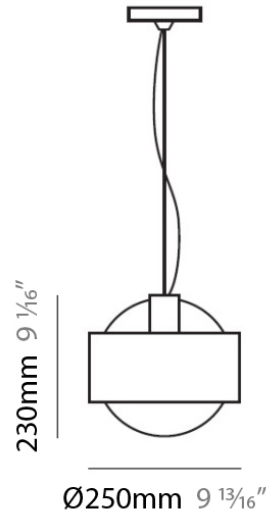

RING SUSPENSION

D81088

GENERAL

Series: Ring
Brand: Panzeri
Division: Design
Mounting Type: Suspension
Mounting Location: Ceiling
Subcategory: Pendant

PHYSICAL

Shape: Sphere
Diameter (mm): 250
Diameter (in): 9 7/8
Height (mm): 230
Height (in): 9
Max. Overall Height (mm): 2230
Max. Overall Height (in): 87 13/16
Light Distribution: Omnidirectional
Weight (kg): 0.5
Weight (lbs): 1
Diffuser: Orange Blown Glass
Fixture Finish: Chrome
Fixture Material: Metal

ELECTRICAL

Number of Lamps: 1
Lamp Type: LED Retrofit
Lamp Shape: G25
Bulb Included: Bulb Not Included
Total Output Wattage (W): 9
Max. Wattage Per Lamp (W): 9
Lamp Base: E26
Input Voltage (V): 120
Upon Request: 277Vac / GU24

LED

OPTICAL

RATINGS AND CERTIFICATIONS

Certified By: CSA Certified to UL and CSA Standards
IP rating: IP20

PROJECT	_____
TYPE	_____
NOTES	_____
QUANTITY	_____
DATE	_____