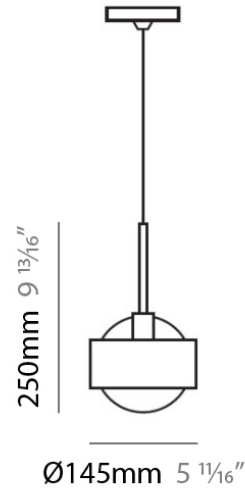

RING SUSPENSION

D81164

GENERAL

Series: Ring
Brand: Panzeri
Division: Design
Mounting Type: Suspension
Mounting Location: Ceiling
Subcategory: Pendant

PHYSICAL

Shape: Sphere
Diameter (mm): 145
Diameter (in): 5 3/4
Height (mm): 250
Height (in): 9 7/8
Max. Overall Height (mm): 2250
Max. Overall Height (in): 88 9/16
Light Distribution: Omnidirectional
Weight (kg): 2.3
Weight (lbs): 5
Diffuser: White Glass
Fixture Finish: Chrome
Fixture Material: Metal

ELECTRICAL

Number of Lamps: 1
Lamp Type: LED Retrofit
Lamp Shape: T4
Bulb Included: Bulb Not Included
Total Output Wattage (W): 3
Max. Wattage Per Lamp (W): 3
Lamp Base: G9
Input Voltage (V): 120

LED

OPTICAL

RATINGS AND CERTIFICATIONS

Certified By: CSA Certified to UL and CSA Standards
IP rating: IP20

PROJECT

TYPE

NOTES

QUANTITY

DATE